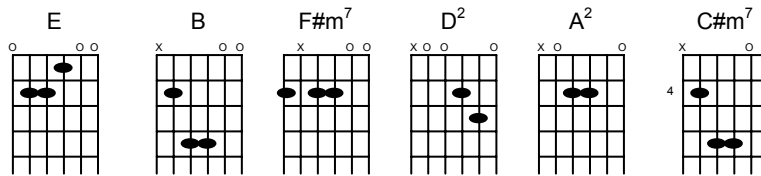

Won't Fade Away

RICK CUA and GARY SADLER

INTRO: E B F#m⁷ A² (repeat)

VERSE 1:

E B F#m⁷ A²
Through the longest night in my darkest Hour
E B F#m⁷ A²
Through the worst of times You are radiant
E B F#m⁷ A²
When I've lost all hope at the end of my rope
C#m⁷ B F#m⁷ D²
I will not fear You are here

CHORUS 1:

A² E F#m⁷ A²
You won't fade away no matter what they say
C#m⁷ E F#m⁷
You won't fade away Lord the glory of your face
A² E A² E
Won't fade away won't fade away
F#m⁷ C#m⁷ D² F#m⁷ A²
And I see you see you always
E B F#m⁷ A²
You won't fade away

VERSE 2:

E B F#m⁷ A²
When I'm weak in faith when I'm prone to wander
E B F#m⁷ A²
Nothing separates me from your love
E B F#m⁷ A²
You keep shining on ever brilliant ever strong
C#m⁷ B F#m⁷ D²
How can it be this love for me

You won't fade away – TO INSTRUMENTAL BRIDGE:

INTRUMENTAL BRIDGE:

C#m⁷ B F#m⁷ C#m⁷ B F#m⁷
A² E A² E D² F#m⁷ A²

TO INTRO THEN CHORUS1...INTRO & OUT: